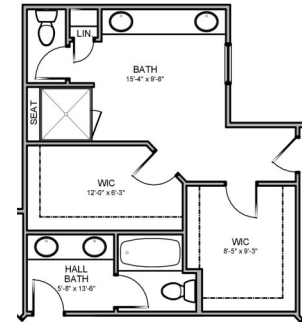

DonleyHomes.com

THE CARTER

First Floor

Optional Deluxe Master Bath

Second Floor

*Floorplan shown includes optional features

Because we are constantly improving our product, we reserve the right to revise, change, and or, substitute product features, dimensions, specifications, architectural details and designs, without notice. This product sheet is for illustrational purposes only. Prices are subject to change without notice. Room dimensions are approximate and calculated from inside partitions. © Donley Homes 10/2020