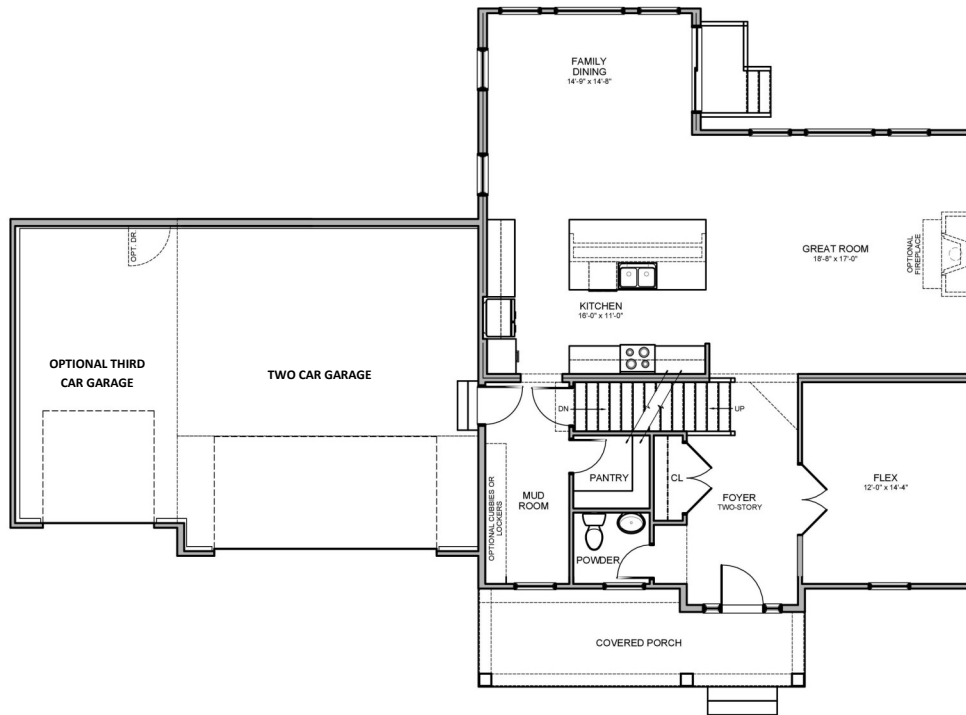

DonleyHomes.com

THE CARTER

First Floor

Optional Deluxe Master Bath

Second Floor

*Floorplan shown includes optional features

Because we are constantly improving our product, we reserve the right to revise, change, and or, substitute product features, dimensions, specifications, architectural details and designs, without notice. This product sheet is for illustrational purposes only. Prices are subject to change without notice. Room dimensions are approximate and calculated from inside partitions. © Donley Homes 10/2020